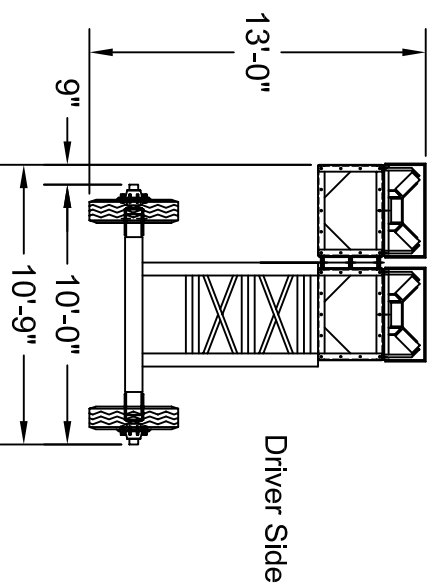

The Screen Machine

30" x 80' Radial Stacking Conveyor

Section A-A: Single Wheel
Approximate Weight: 17,000 lbs

Section A-A: Dual Wheel - Air Brake
Approximate Weight: 17,700 lbs