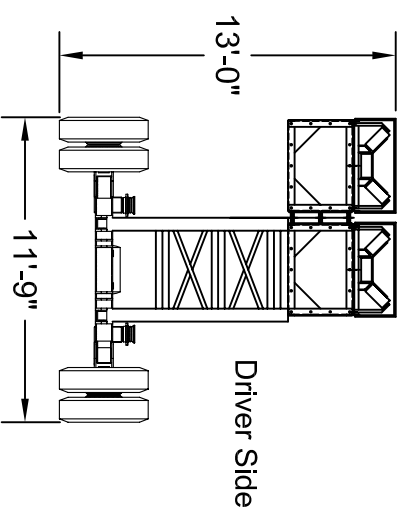

The Screen Machine

30" x 80' Radial Stacking Conveyor

Section A-A: Single Wheel
Approximate Weight: 17,000 lbs

Section A-A: Dual Wheel - Air Brake
Approximate Weight: 17,700 lbs