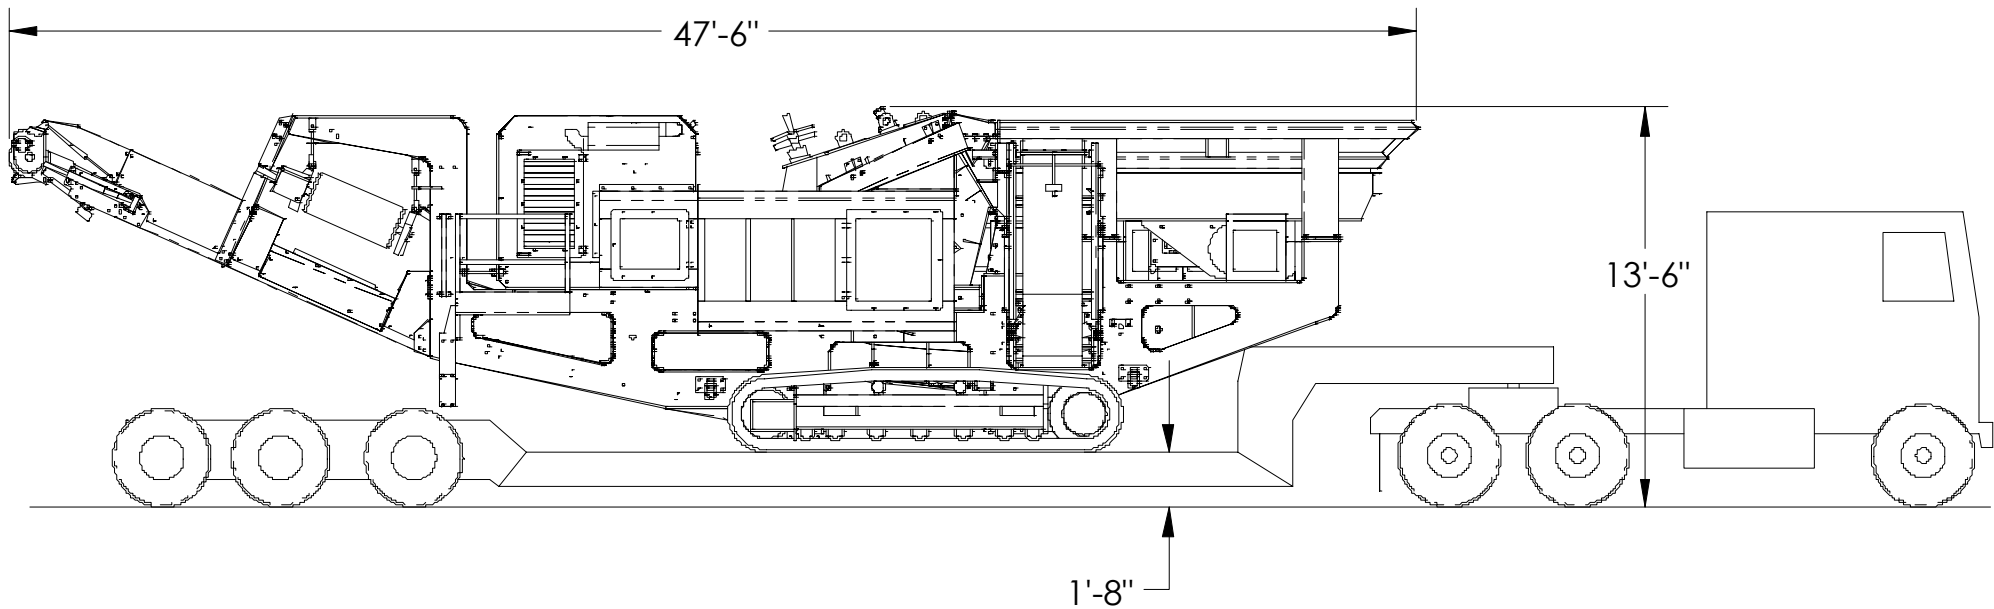

The Screen Machine Impactor 4043T

Width: 9'-10"
Est Weight: 78,000 lbs